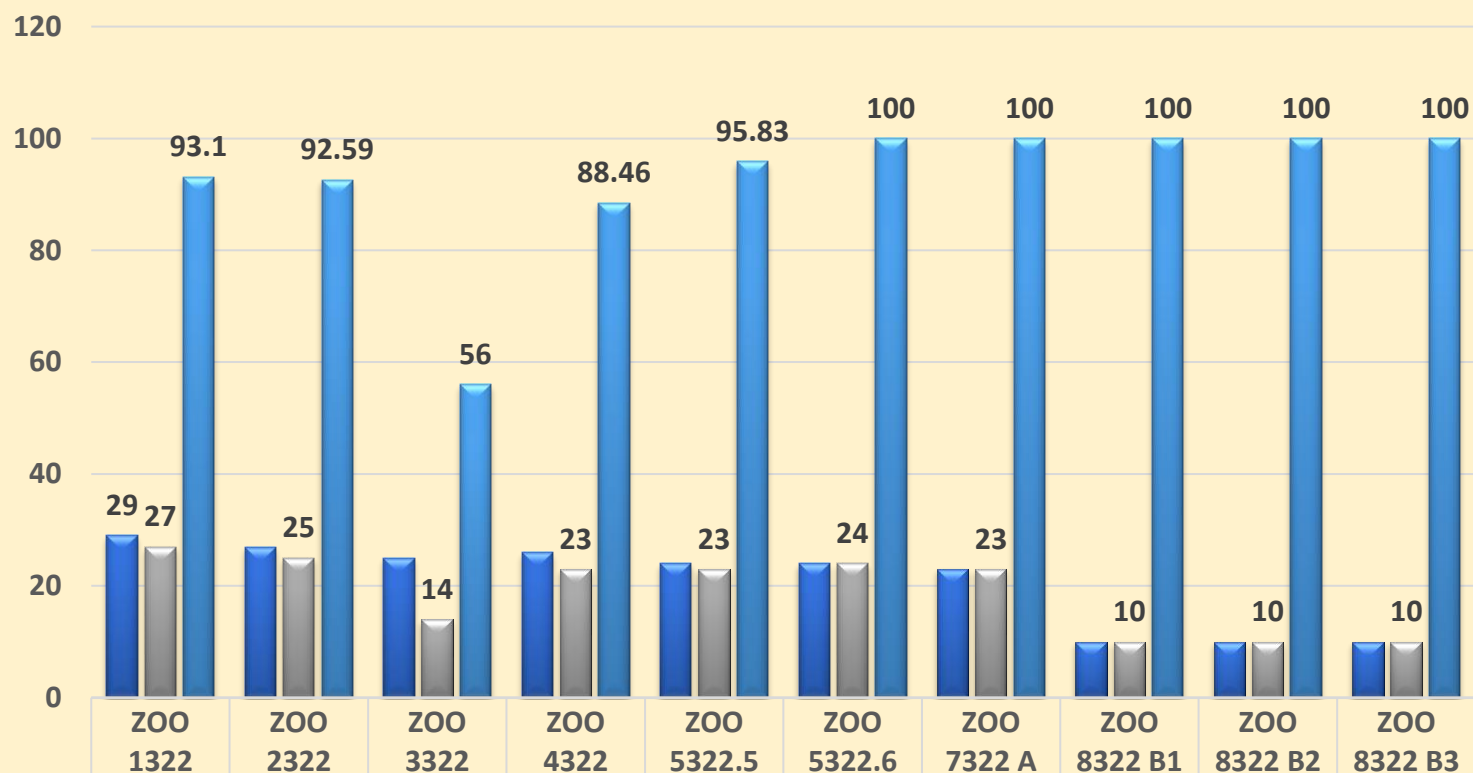

DEPARTMENT OF ZOOLOGY
BZC EM -RESULTS ANALYSIS
2018-21

■ No o Students Apppppeared	29	27	25	26	24	24	23	10	10	10
■ No of Students Passes	27	25	14	23	23	24	23	10	10	10
■ Pass Percentage	93.1	92.59	56	88.46	95.83	100	100	100	100	100

PAPER CODES IN SEMESTERS

■ No o Students Apppppeared
 ■ No of Students Passes
 ■ Pass Percentage